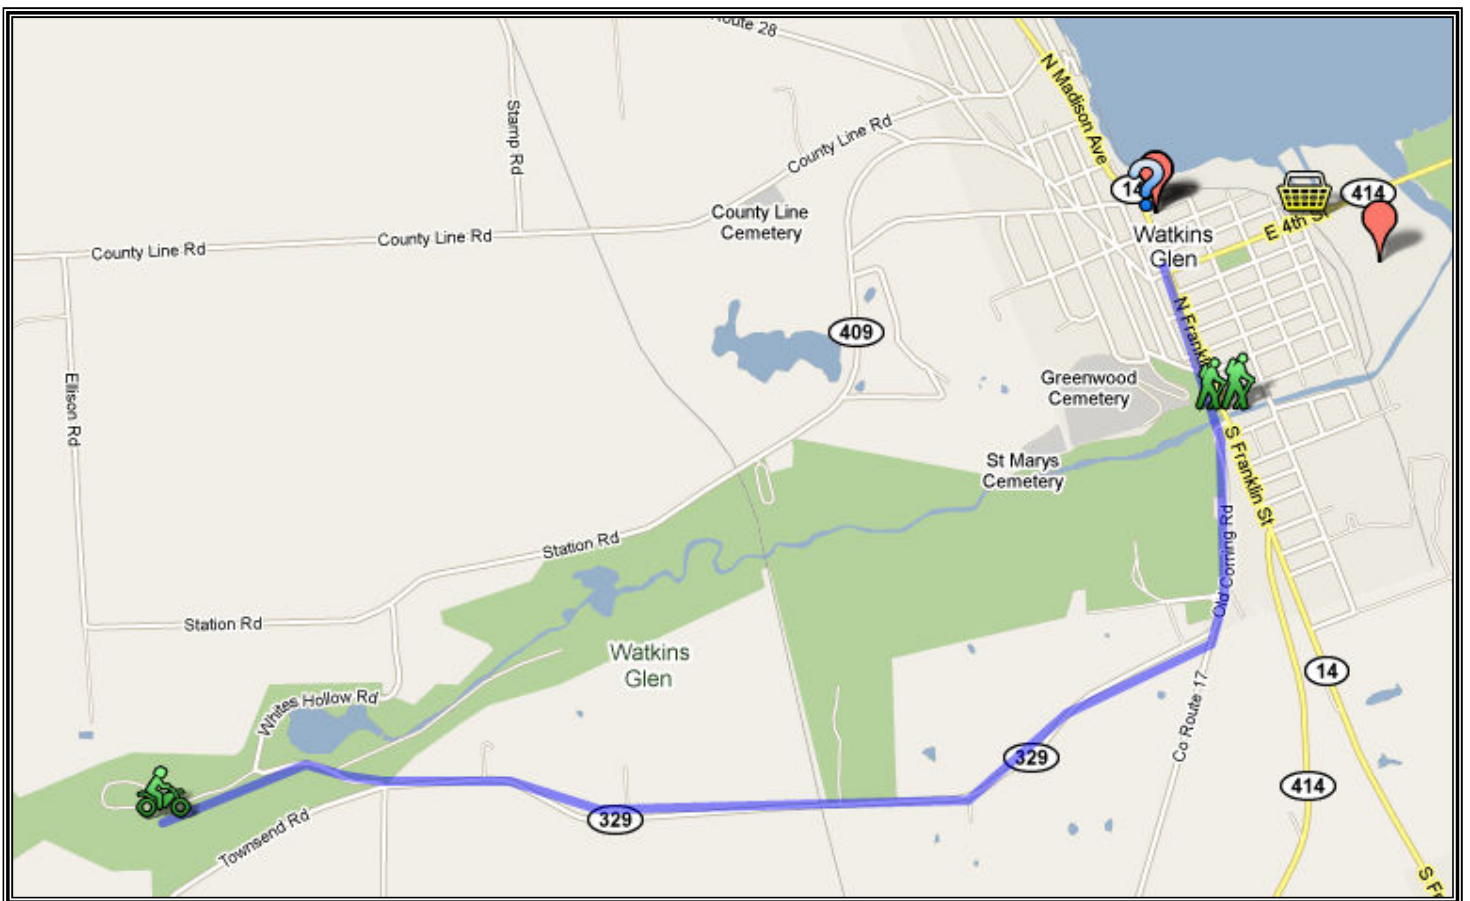

FINGER LAKES BMW RALLY – LOCAL DESTINATIONS

FIND CONVENIENT AND ENJOYABLE DESTINATIONS – SEE REVERSE FOR DETAILS

Hidden Valley Campground

Site of the Finger Lakes BMW motorcycle rally held each Labor Day weekend.

OVER

Schuyler County Chamber

Area Tourism Information 100 N Franklin St Watkins Glen, NY 14891 (607) 535-4300

Glenora Farms Winery

340 Dundee Glenora Rd Dundee, NY 14837 (607) 243-8383 **(NOT ON MAP)**

Crooked Lake Ice Cream Parlor

High Performance Races 2790 County Road 16 Watkins Glen, NY 14891 (607) 535-2338

Wal-Mart Supercenter

You are never far from civilization? at Wal-Mart 515 E 4th St Watkins Glen, NY 14891 (607) 535-3108

Nice Little Town – Interlaken **(NOT ON MAPS)**

Visit Lucas Winery 3862 County Road 150 Interlaken, NY 14847 (607) 532-4825

Watkins Glen State Park

Downtown Watkins Glen (607) 535-4511