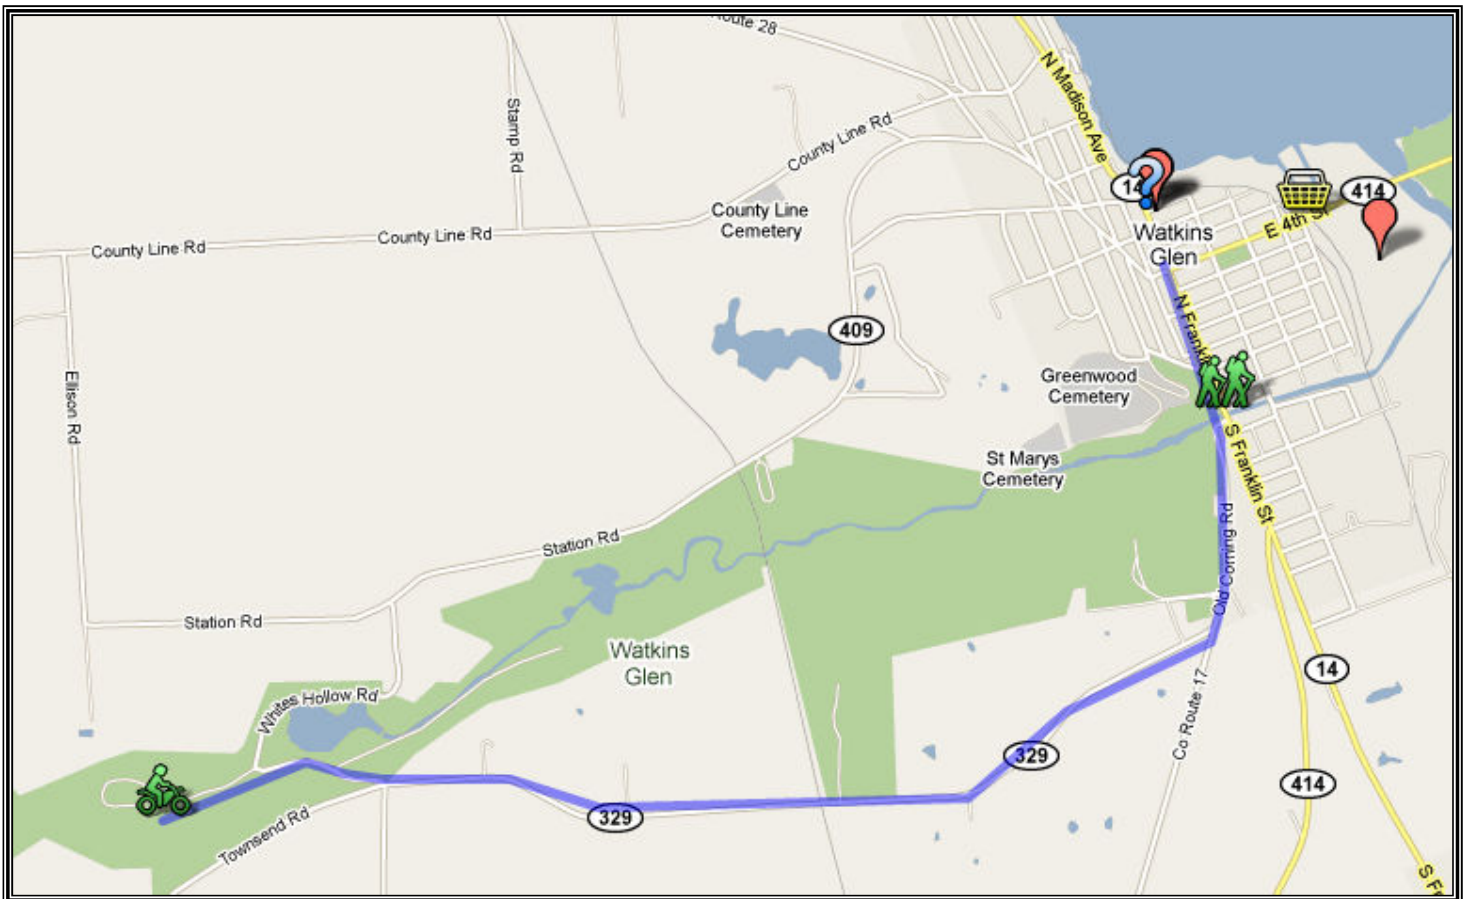

FINGER LAKES BMW RALLY – LOCAL DESTINATIONS

FIND CONVENIENT AND ENJOYABLE DESTINATIONS – SEE REVERSE FOR DETAILS

Hidden Valley Campground

Site of the Finger Lakes BMW motorcycle rally held each Labor Day weekend.

OVER

Schuyler County Chamber

Area Tourism Information 100 N Franklin St Watkins Glen, NY 14891 (607) 535-4300

Glenora Farms Winery

340 Dundee Glenora Rd Dundee, NY 14837 (607) 243-8383 **(NOT ON MAP)**

Crooked Lake Ice Cream Parlor

High Performance Races 2790 County Road 16 Watkins Glen, NY 14891 (607) 535-2338

Wal-Mart Supercenter

You are never far from civilization? at Wal-Mart 515 E 4th St Watkins Glen, NY 14891 (607) 535-3108

Nice Little Town – Interlaken **(NOT ON MAPS)**

Visit Lucas Winery 3862 County Road 150 Interlaken, NY 14847 (607) 532-4825

Watkins Glen State Park

Downtown Watkins Glen (607) 535-4511