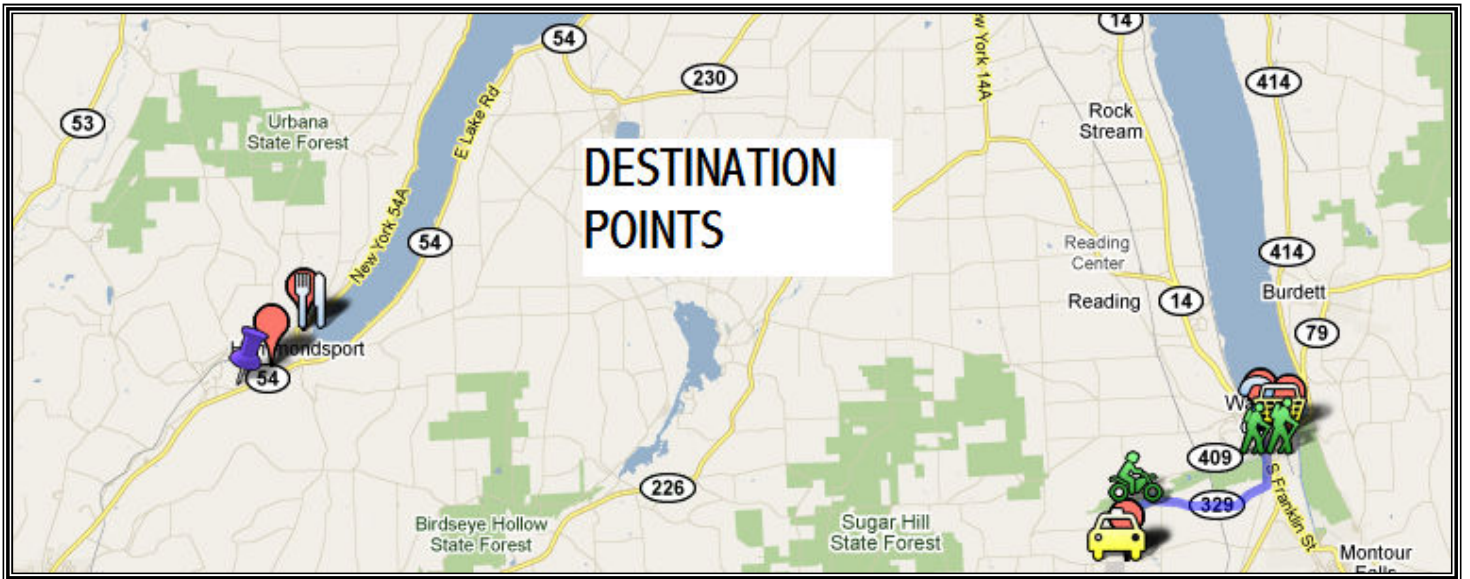

FINGER LAKES BMW RALLY – LOCAL DESTINATIONS

FIND CONVENIENT AND ENJOYABLE DESTINATIONS – SEE REVERSE FOR DETAILS

Hidden Valley Campground

Site of the Finger Lakes BMW motorcycle rally held each Labor Day weekend.

OVER

Schuyler County Chamber

Area Tourism Information 100 N Franklin St Watkins Glen, NY 14891 (607) 535-4300

Glenora Farms Winery

340 Dundee Glenora Rd Dundee, NY 14837 (607) 243-8383 **(NOT ON MAP)**

Crooked Lake Ice Cream Parlor

High Performance Races 2790 County Road 16 Watkins Glen, NY 14891 (607) 535-2338

Wal-Mart Supercenter

You are never far from civilization? at Wal-Mart 515 E 4th St Watkins Glen, NY 14891 (607) 535-3108

Nice Little Town – Interlaken **(NOT ON MAPS)**

Visit Lucas Winery 3862 County Road 150 Interlaken, NY 14847 (607) 532-4825

Watkins Glen State Park

Downtown Watkins Glen (607) 535-4511