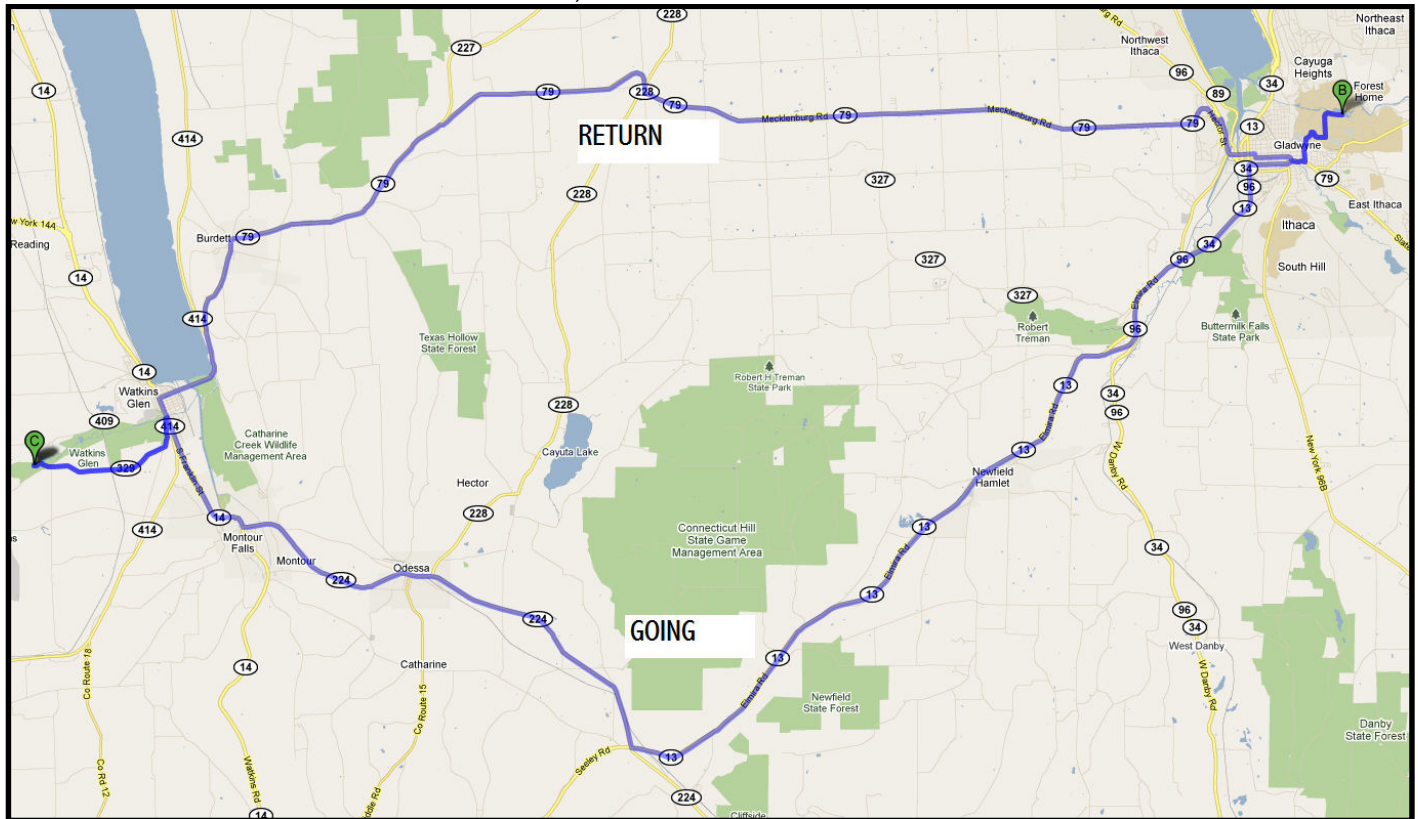

FINGER LAKES BMW RALLY – LOCAL TRIPS

CAMPGROUND TO ITHACA AND CORNELL UNIVERSITY

HALF DAY TRIP, INCLUDING SIGHTSEEING STOPS

GOING TO CORNELL VIA SOUTHERN ROUTE

Starting from Hidden Valley Rd

- | | | |
|--|---|---------|
| 1. Head northeast on Hidden Valley Rd toward Whites Hollow Rd |  | 66 ft |
| 2. Turn right at Whites Hollow Rd |  | 0.3 mi |
| 3. Turn left at NY-329 E |  | 2.6 mi |
| 4. Turn right at NY-14 S/S Franklin St
Continue to follow NY-14 S |  | 2.5 mi |
| 5. Turn left at NY-224 S/Clawson Blvd
Continue to follow NY-224 S |  | 8.5 mi |
| 6. Turn left at NY-13 N/NY-13 Scenic N |  | 15.1 mi |
| 7. Continue straight onto S Meadow St |  | 0.7 mi |
| 8. Turn right at W Green St |  | 0.7 mi |
| 9. Slight right at E State St |  | 0.2 mi |
| 10. Turn left at Stewart Ave |  | 0.4 mi |
| 11. Turn right at Campus Rd |  | 0.4 mi |

OVER

-
- | | | |
|---|---|--------|
| 12. Turn left at East Ave |  | 0.4 mi |
| 13. Slight right at Forest Home Dr
Destination will be on the left |  | 0.3 mi |
-

32.2 mi – about 49 mins

RETURN VIA NORTHERN ROUTE